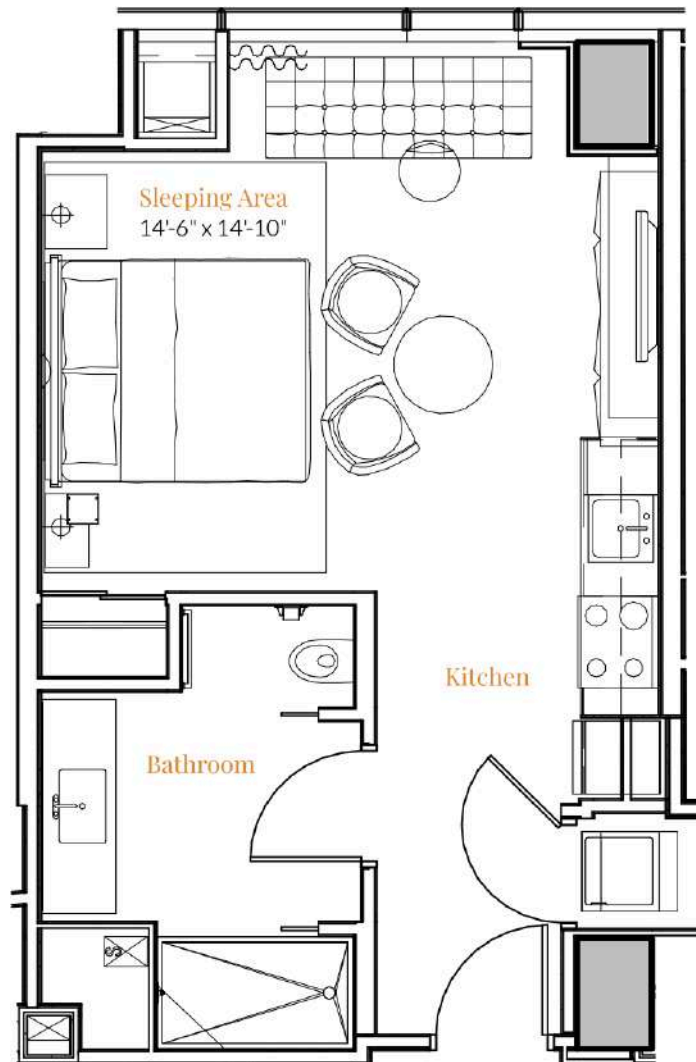

Studio - 1513

STUDIO / 1 BATH

492

SQ. FT.

SIENNA
AT THE THOMPSON

501 Brazos Street | Austin, TX 78701

www.rentsienna.com

Floor plans are artist's rendering. All dimensions are approximate. Actual product and specifications may vary in dimension or detail. Not all features are available in every apartment. Prices and availability are subject to change. Please see a representative for details.