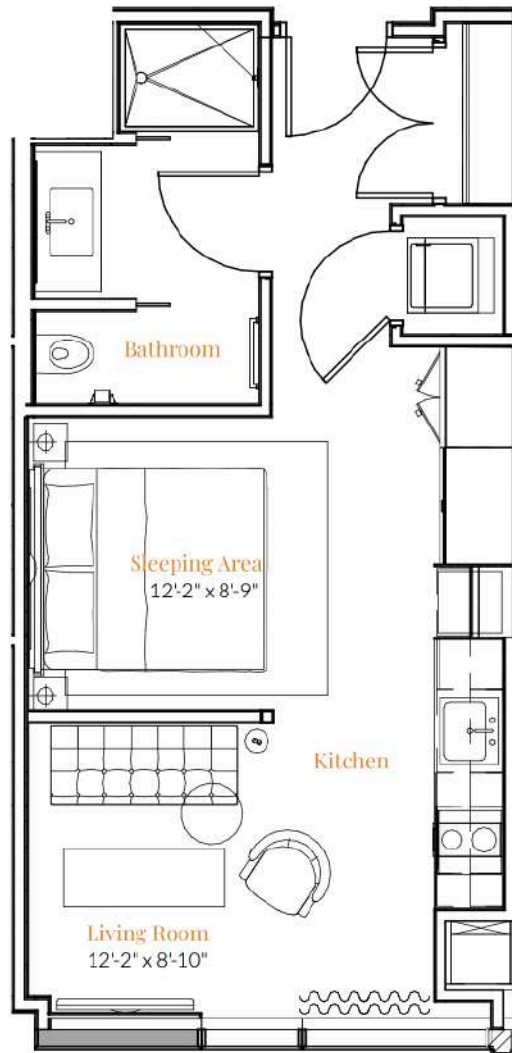

# Jr. 1 Bedroom - 1504

# 496

STUDIO / 1 BATH

SQ. FT.

**SIENNA**  
AT THE THOMPSON

501 Brazos Street | Austin, TX 78701

[www.rentsienna.com](http://www.rentsienna.com)

Floor plans are artist's rendering. All dimensions are approximate. Actual product and specifications may vary in dimension or detail. Not all features are available in every apartment. Prices and availability are subject to change. Please see a representative for details.