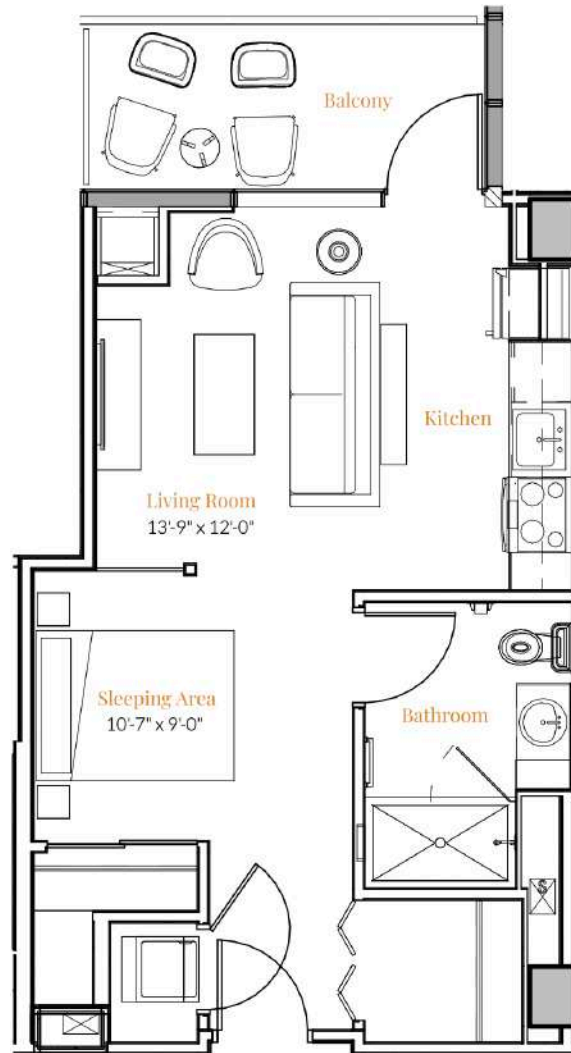

Jr. 1 Bedroom 05

STUDIO / 1 BATH

505

SQ. FT.

SIENNA
AT THE THOMPSON

501 Brazos Street | Austin, TX 78701

www.rentsienna.com

Floor plans are artist's rendering. All dimensions are approximate. Actual product and specifications may vary in dimension or detail. Not all features are available in every apartment. Prices and availability are subject to change. Please see a representative for details.