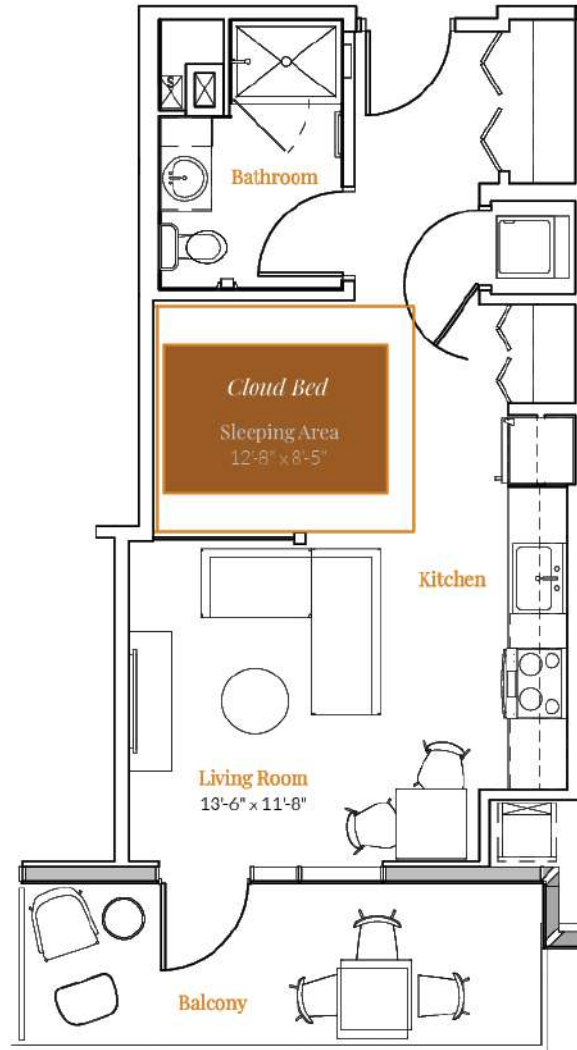

# Jr. 1 Bedroom 04 - Ori Expandable Apartment

STUDIO / 1 BATH

496  
SQ. FT.

**SIENNA**  
AT THE THOMPSON

501 Brazos Street | Austin, TX 78701

[www.rentsienna.com](http://www.rentsienna.com)

Floor plans are artist's rendering. All dimensions are approximate. Actual product and specifications may vary in dimension or detail. Not all features are available in every apartment. Prices and availability are subject to change. Please see a representative for details.