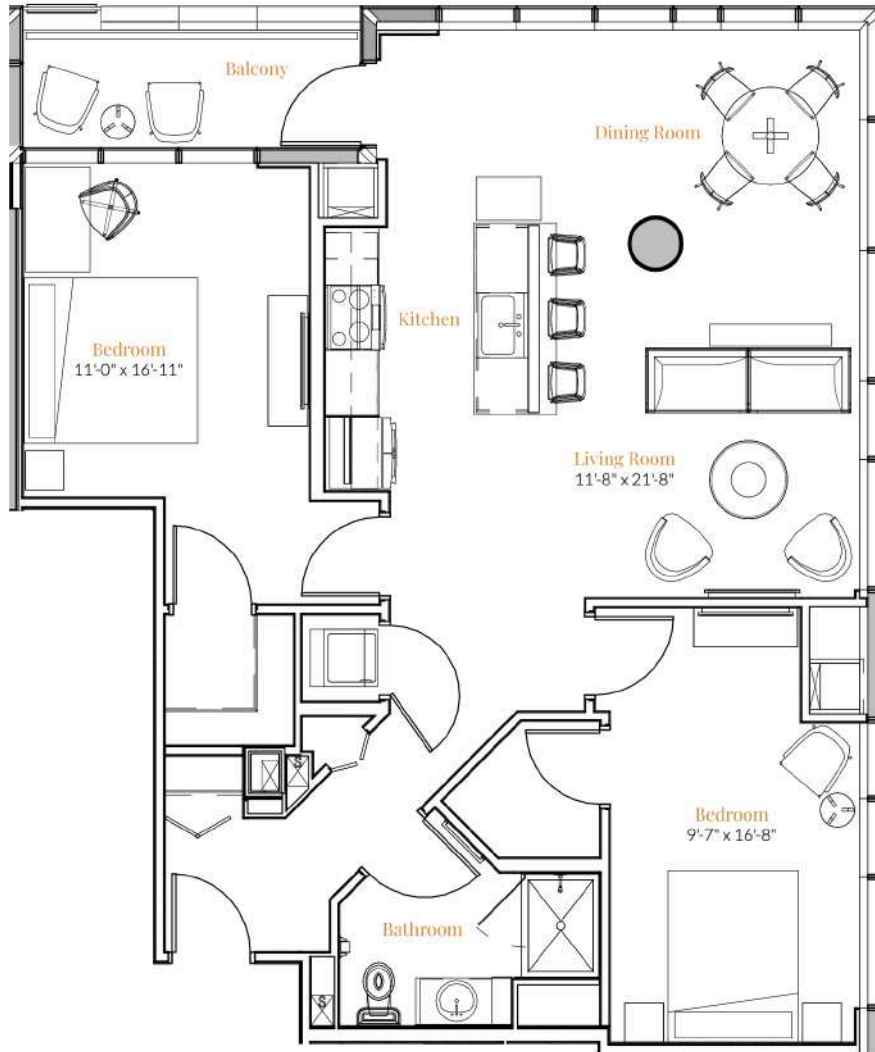

2 Bedroom 20

2 BATH / 2 BATH

1251

SQ. FT.

SIENNA
AT THE THOMPSON

501 Brazos Street | Austin, TX 78701

www.rentsienna.com

Floor plans are artist's rendering. All dimensions are approximate. Actual product and specifications may vary in dimension or detail. Not all features are available in every apartment. Prices and availability are subject to change. Please see a representative for details.