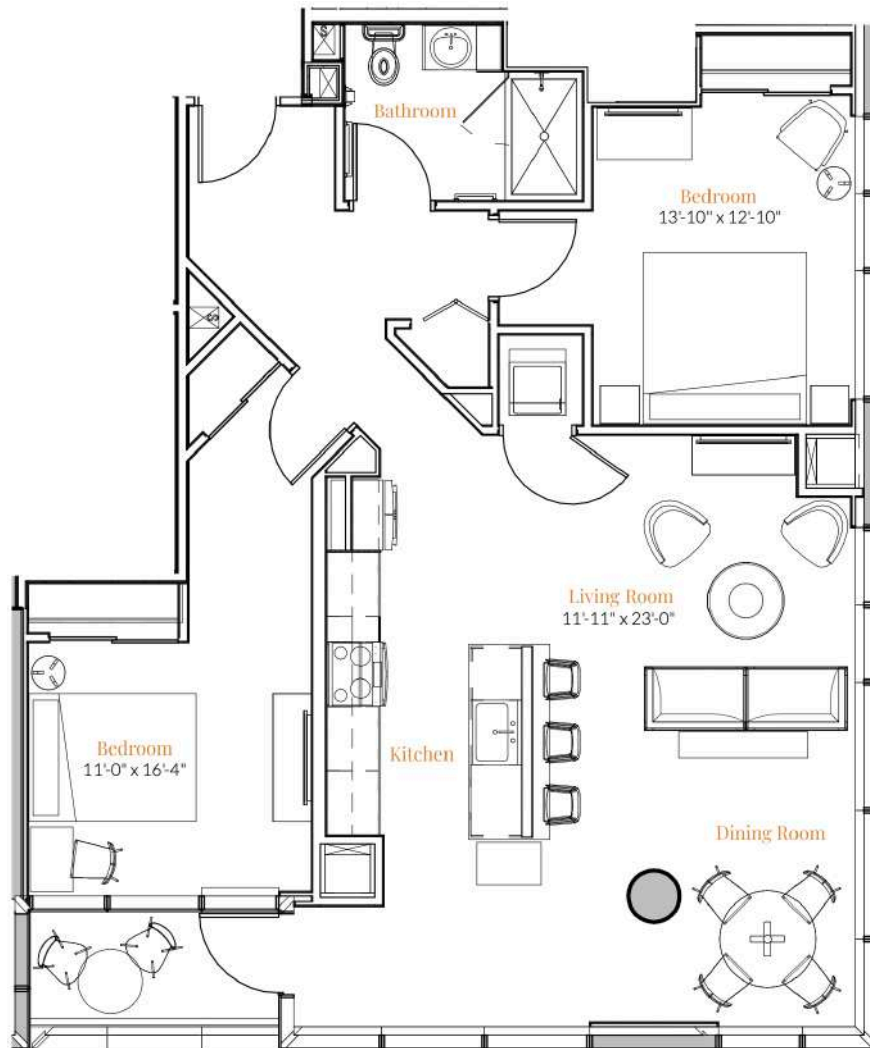

# 2 Bedroom 18

2 BATH / 2 BATH

# 1285

SQ. FT.

**SIENNA**  
AT THE THOMPSON

501 Brazos Street | Austin, TX 78701

[www.rentsienna.com](http://www.rentsienna.com)

Floor plans are artist's rendering. All dimensions are approximate. Actual product and specifications may vary in dimension or detail. Not all features are available in every apartment. Prices and availability are subject to change. Please see a representative for details.