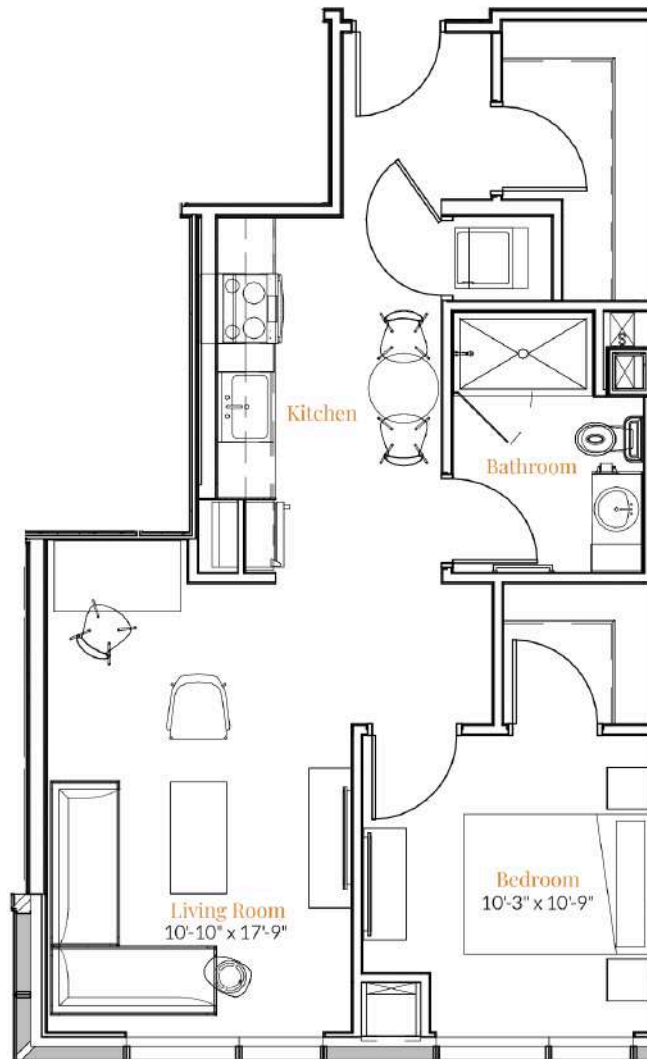

1 Bedroom 16

1 BATH / 1 BATH

732

SQ. FT.

SIENNA
AT THE THOMPSON

501 Brazos Street | Austin, TX 78701

www.rentsienna.com

Floor plans are artist's rendering. All dimensions are approximate. Actual product and specifications may vary in dimension or detail. Not all features are available in every apartment. Prices and availability are subject to change. Please see a representative for details.