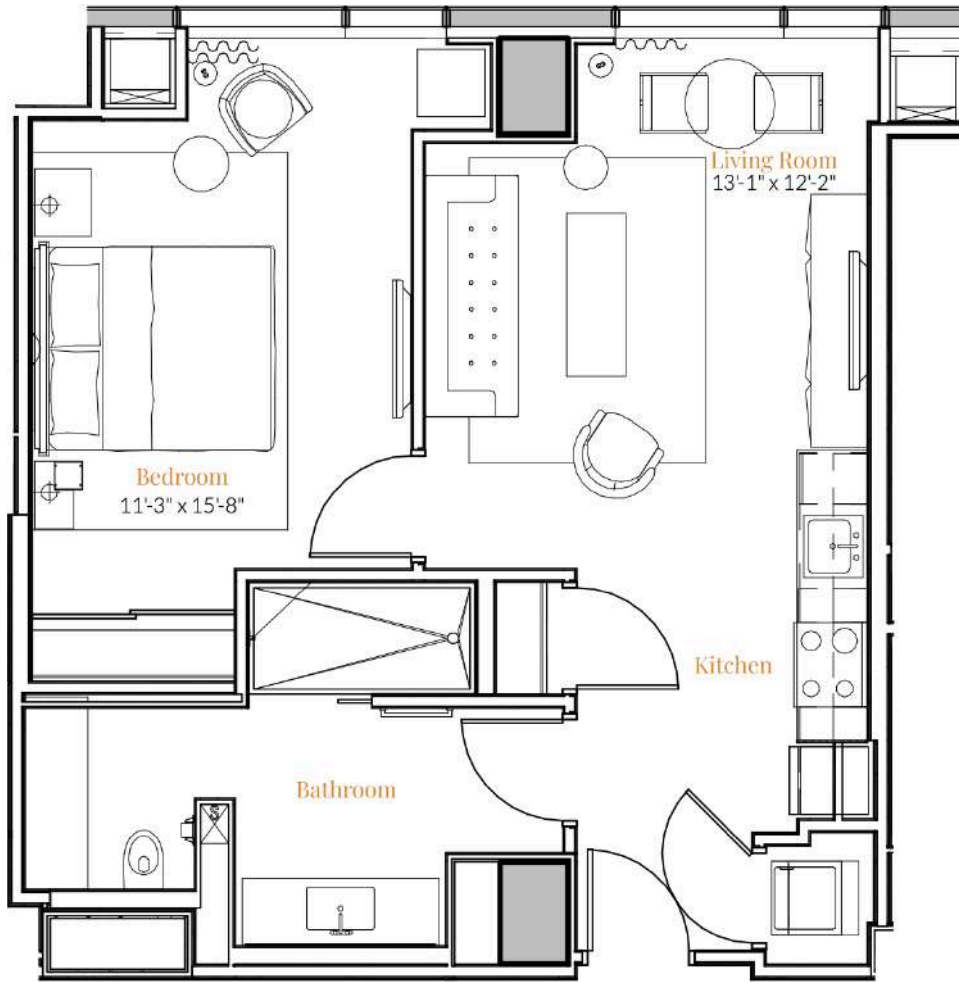

1 Bedroom - 1511

1 BATH / 1 BATH

726

SQ. FT.

SIENNA
AT THE THOMPSON

501 Brazos Street | Austin, TX 78701

www.rentsienna.com

Floor plans are artist's rendering. All dimensions are approximate. Actual product and specifications may vary in dimension or detail. Not all features are available in every apartment. Prices and availability are subject to change. Please see a representative for details.