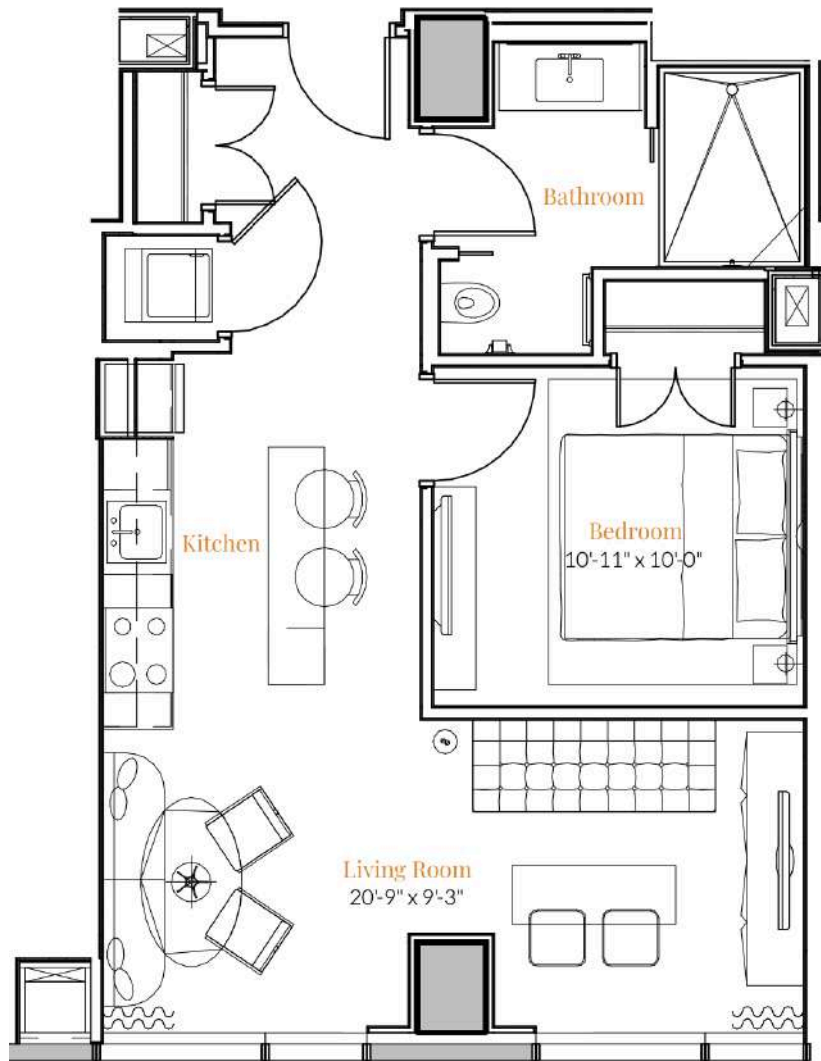

1 Bedroom - 1510

1 BATH / 1 BATH

665

SQ. FT.

SIENNA
AT THE THOMPSON

501 Brazos Street | Austin, TX 78701

www.rentsienna.com

Floor plans are artist's rendering. All dimensions are approximate. Actual product and specifications may vary in dimension or detail. Not all features are available in every apartment. Prices and availability are subject to change. Please see a representative for details.