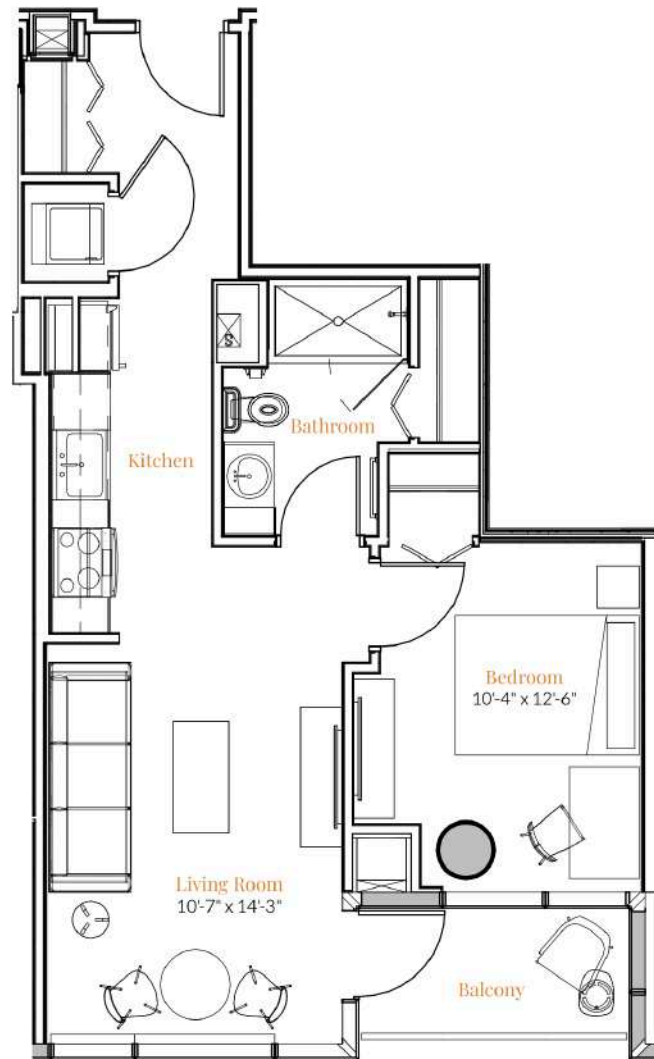

1 Bedroom 14

1 BATH / 1 BATH

587

SQ. FT.

SIENNA
AT THE THOMPSON

501 Brazos Street | Austin, TX 78701

www.rentsienna.com

Floor plans are artist's rendering. All dimensions are approximate. Actual product and specifications may vary in dimension or detail. Not all features are available in every apartment. Prices and availability are subject to change. Please see a representative for details.