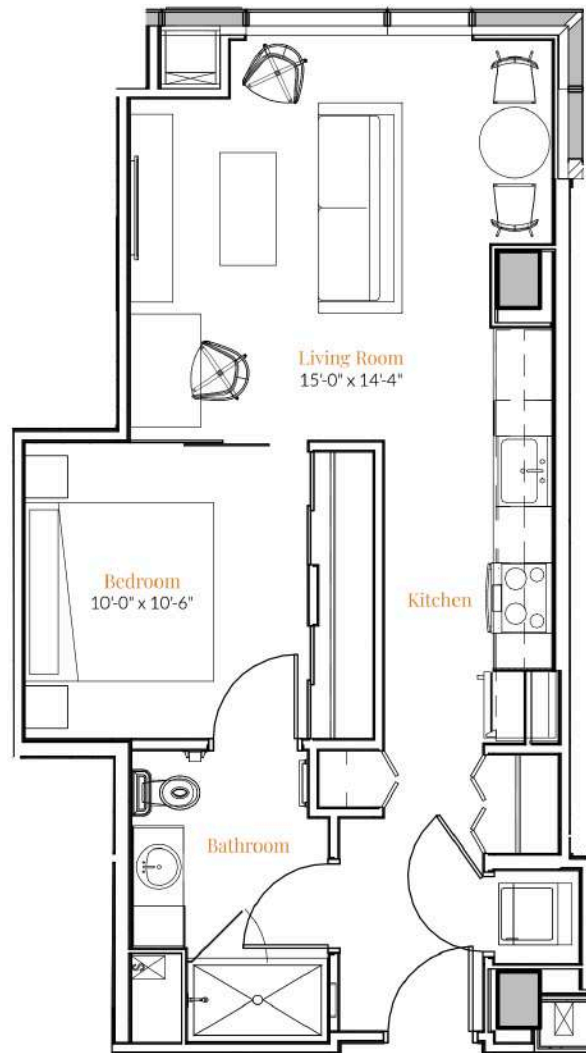

1 Bedroom 13

1 BATH / 1 BATH

625

SQ. FT.

SIENNA
AT THE THOMPSON

501 Brazos Street | Austin, TX 78701

www.rentsienna.com

Floor plans are artist's rendering. All dimensions are approximate. Actual product and specifications may vary in dimension or detail. Not all features are available in every apartment. Prices and availability are subject to change. Please see a representative for details.