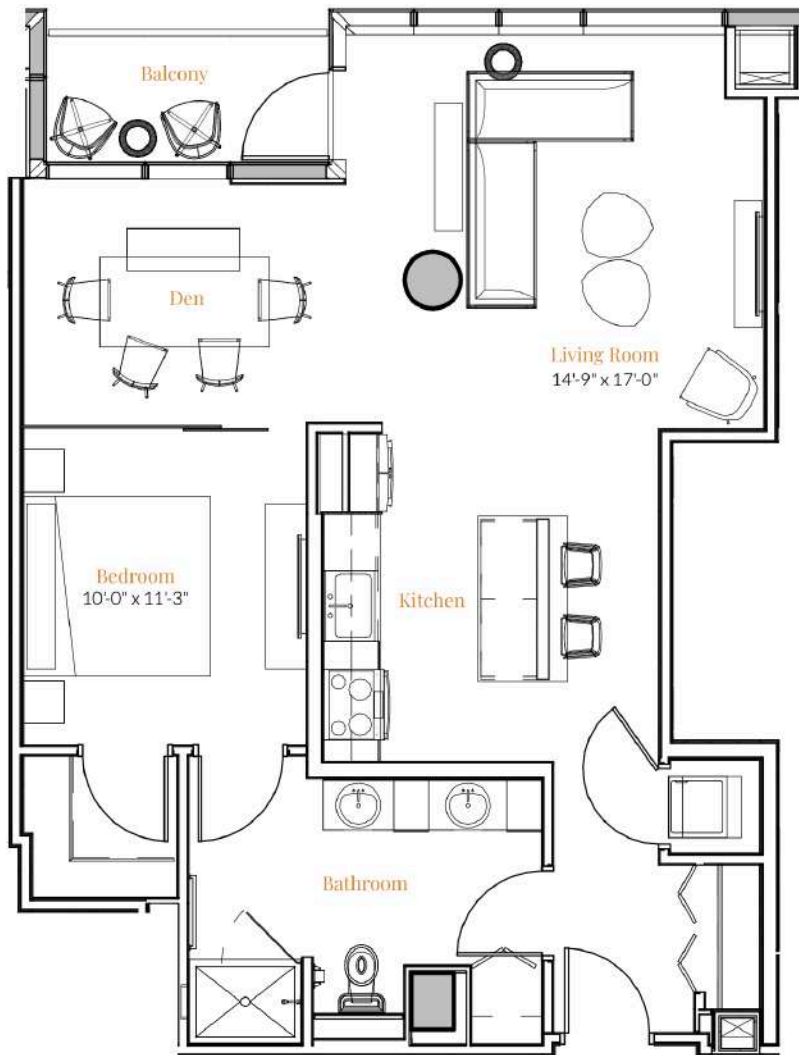

1 Bedroom 11

1 BATH / 1 BATH

864

SQ. FT.

SIENNA
AT THE THOMPSON

501 Brazos Street | Austin, TX 78701

www.rentsienna.com

Floor plans are artist's rendering. All dimensions are approximate. Actual product and specifications may vary in dimension or detail. Not all features are available in every apartment. Prices and availability are subject to change. Please see a representative for details.