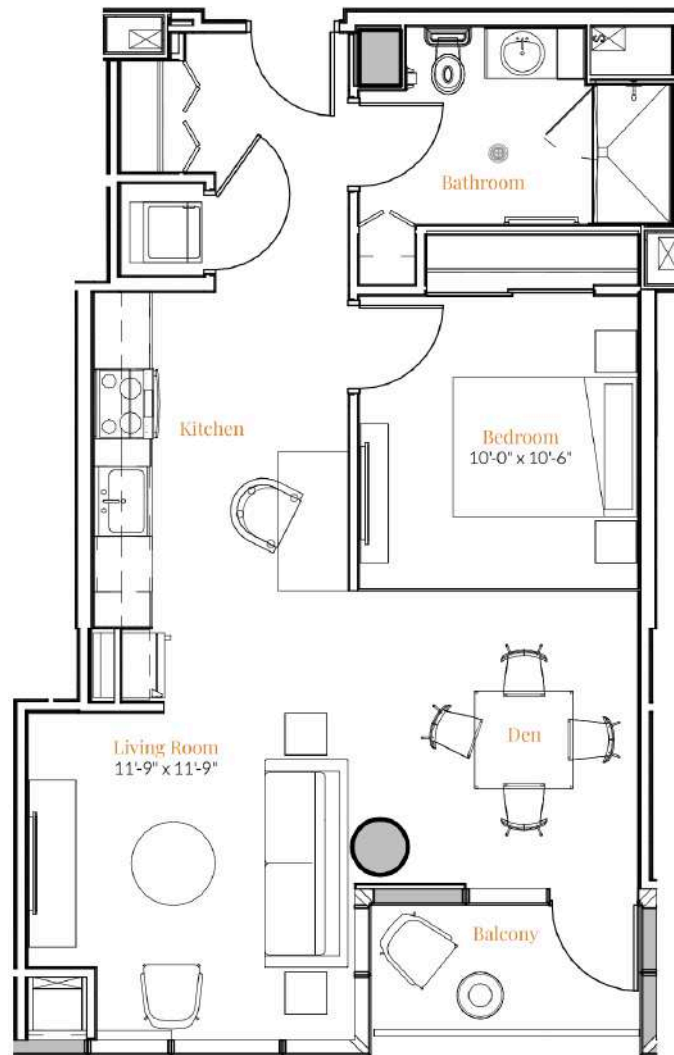

# 1 Bedroom 10A - Accessible

1 BATH / 1 BATH

# 731

SQ. FT.

**SIENNA**  
AT THE THOMPSON

501 Brazos Street | Austin, TX 78701

[www.rentsienna.com](http://www.rentsienna.com)

Floor plans are artist's rendering. All dimensions are approximate. Actual product and specifications may vary in dimension or detail. Not all features are available in every apartment. Prices and availability are subject to change. Please see a representative for details.